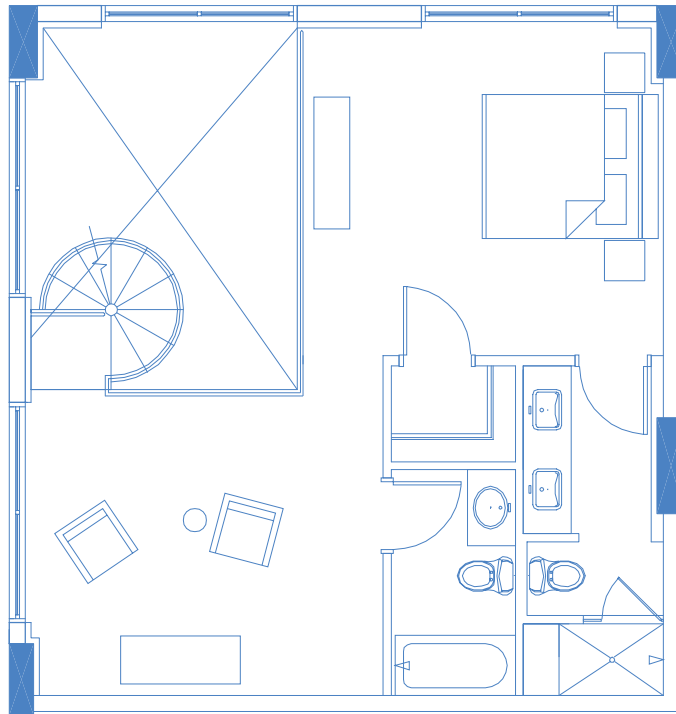

Sky Loft B¹⁰

2 Bedroom • 2.5 Bath • Den

Mezzanine: 616 sq. ft. • 57.22 m²

Penthouse: 863 sq. ft. • 80.17 m²

Face N

B10 Lower Level