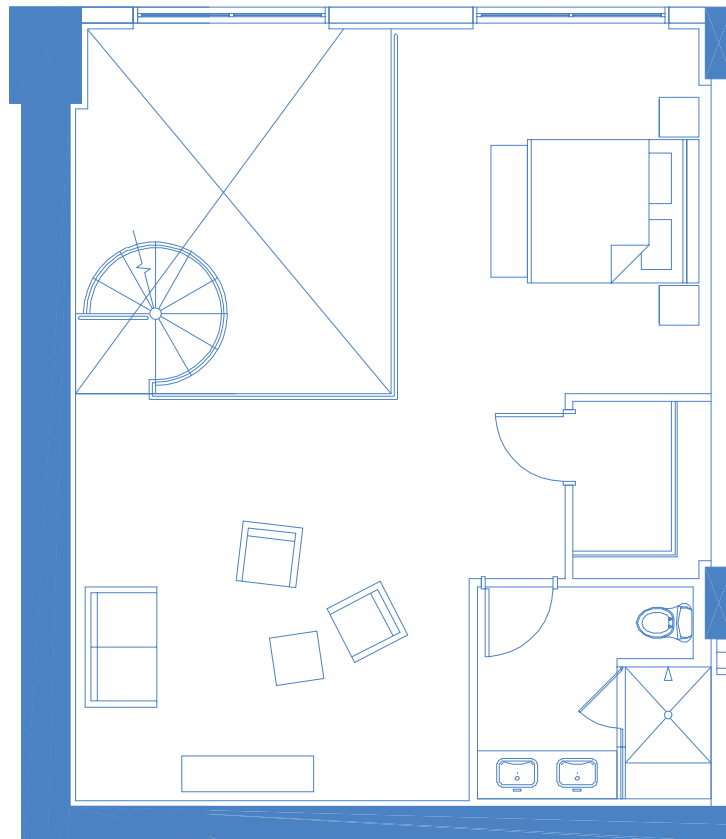

Sky Loft |⁵

2 Bedroom • 2 Bath + Loft

Mezzanine: 697 sq. ft. • 64.75 m²

Penthouse: 752 sq. ft. • 69.86 m²

Face N

15 Lower Level