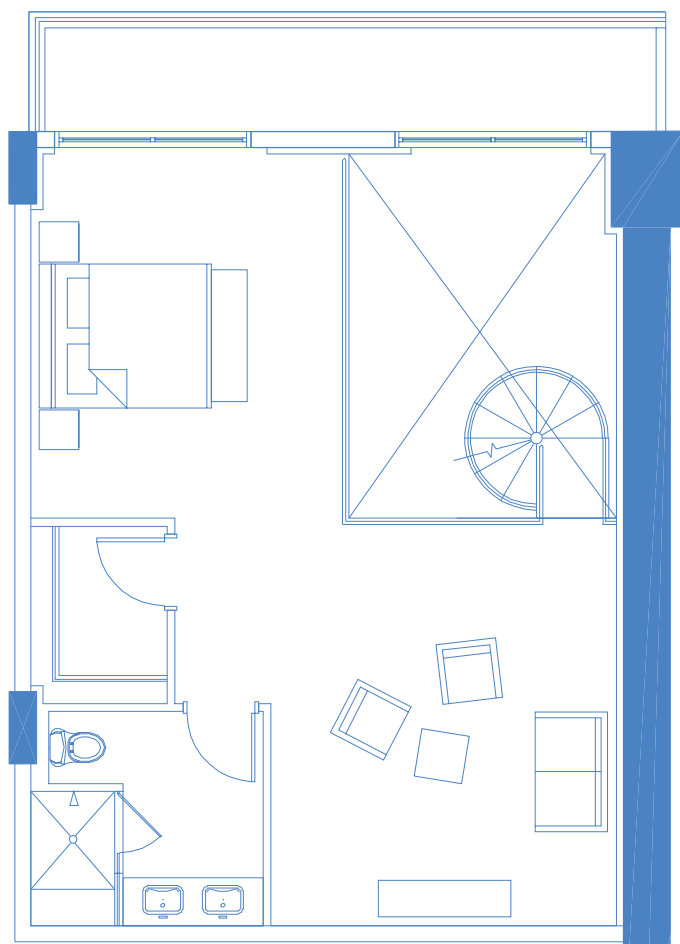

Sky Loft I⁷

2 Bedroom • 2 Bath + Loft
Mezzanine: 697 sq. ft. • 64.75 m²
Penthouse: 752 sq. ft. • 69.86 m²
Face N

17 Lower Level