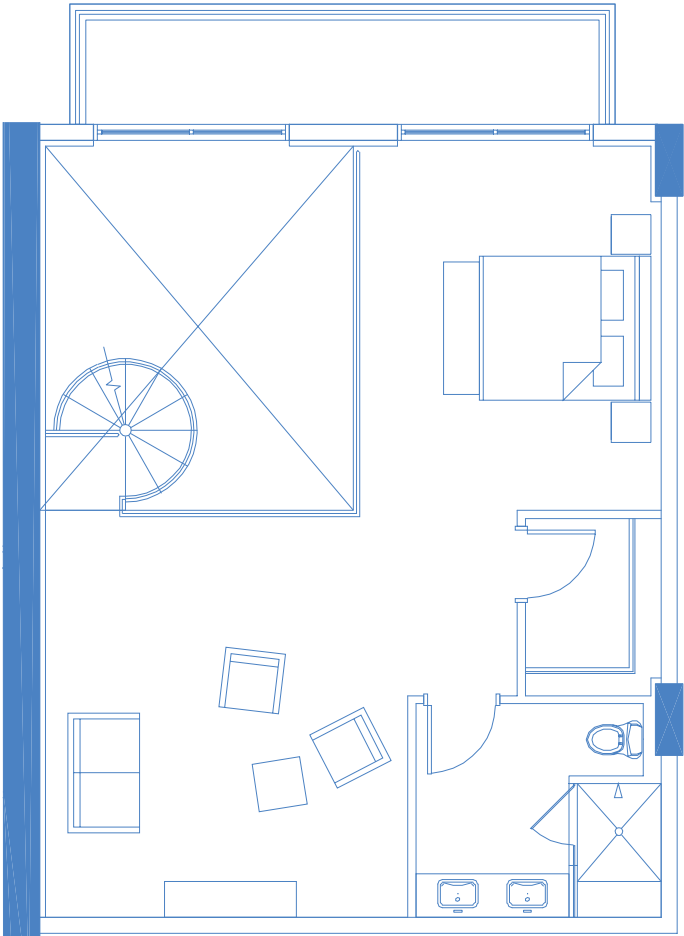

Sky Loft |⁹

2 Bedroom • 2 Bath + Loft

Mezzanine: 697 sq. ft. • 64.75 m²

Penthouse: 752 sq. ft. • 69.86 m²

Face N

19 Lower Level