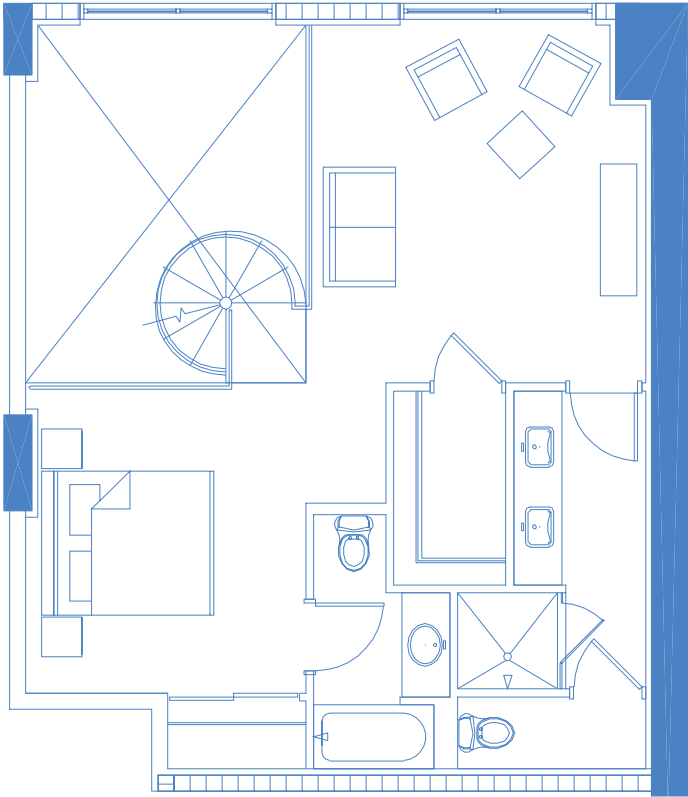

Sky Loft N¹¹

2 Bedroom • 3 Bath + Loft

Mezzanine: 680 sq. ft. • 61.17 m²

Penthouse: 863 sq. ft. • 80.17 m²

Face N

N11 Lower Level