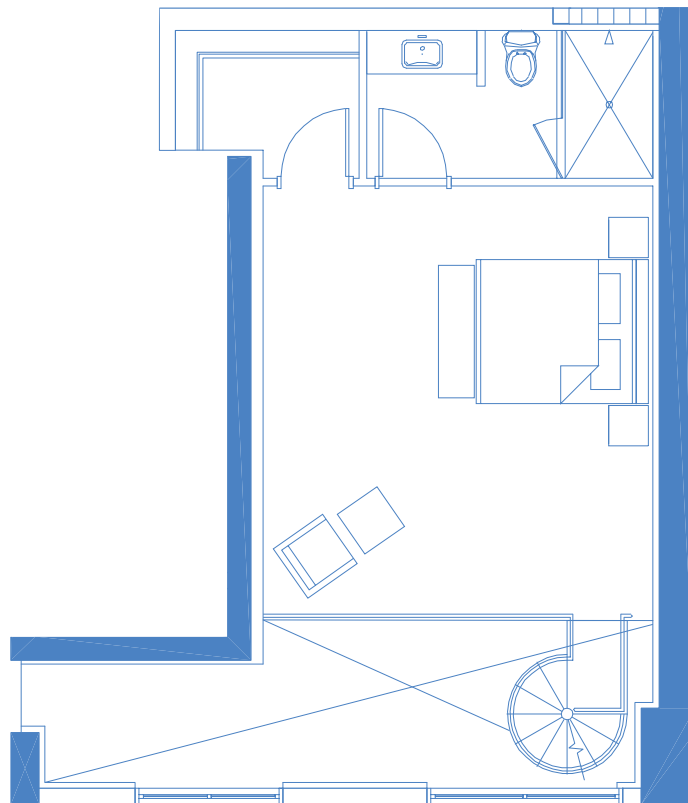

Sky Loft S⁶

1 Bedroom • 2 Bath + Loft

Mezzanine: 476 sq. ft. • 44.22 m²

Penthouse: 552 sq. ft. • 51.28 m²

Face S

S6 Lower Level