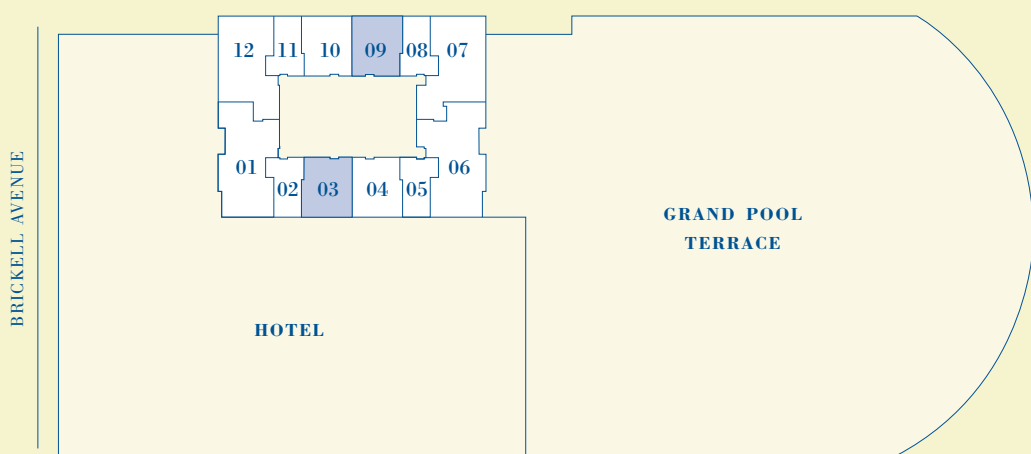

FOUR SEASONS
HOTEL AND TOWER
Miami

**THE HOTEL
RESIDENCES**

03 & 09
FLOORS 30-36

1 Bedroom, 1 1/2 baths.

983 sq. ft. 91 m²

SCALE: 1/4"=1'

ALL DIMENSIONS ARE APPROXIMATE AND SUBJECT TO
NORMAL CONSTRUCTION VARIANCES AND TOLERANCES.
SPONSOR RESERVES THE RIGHT TO MAKE CHANGES.