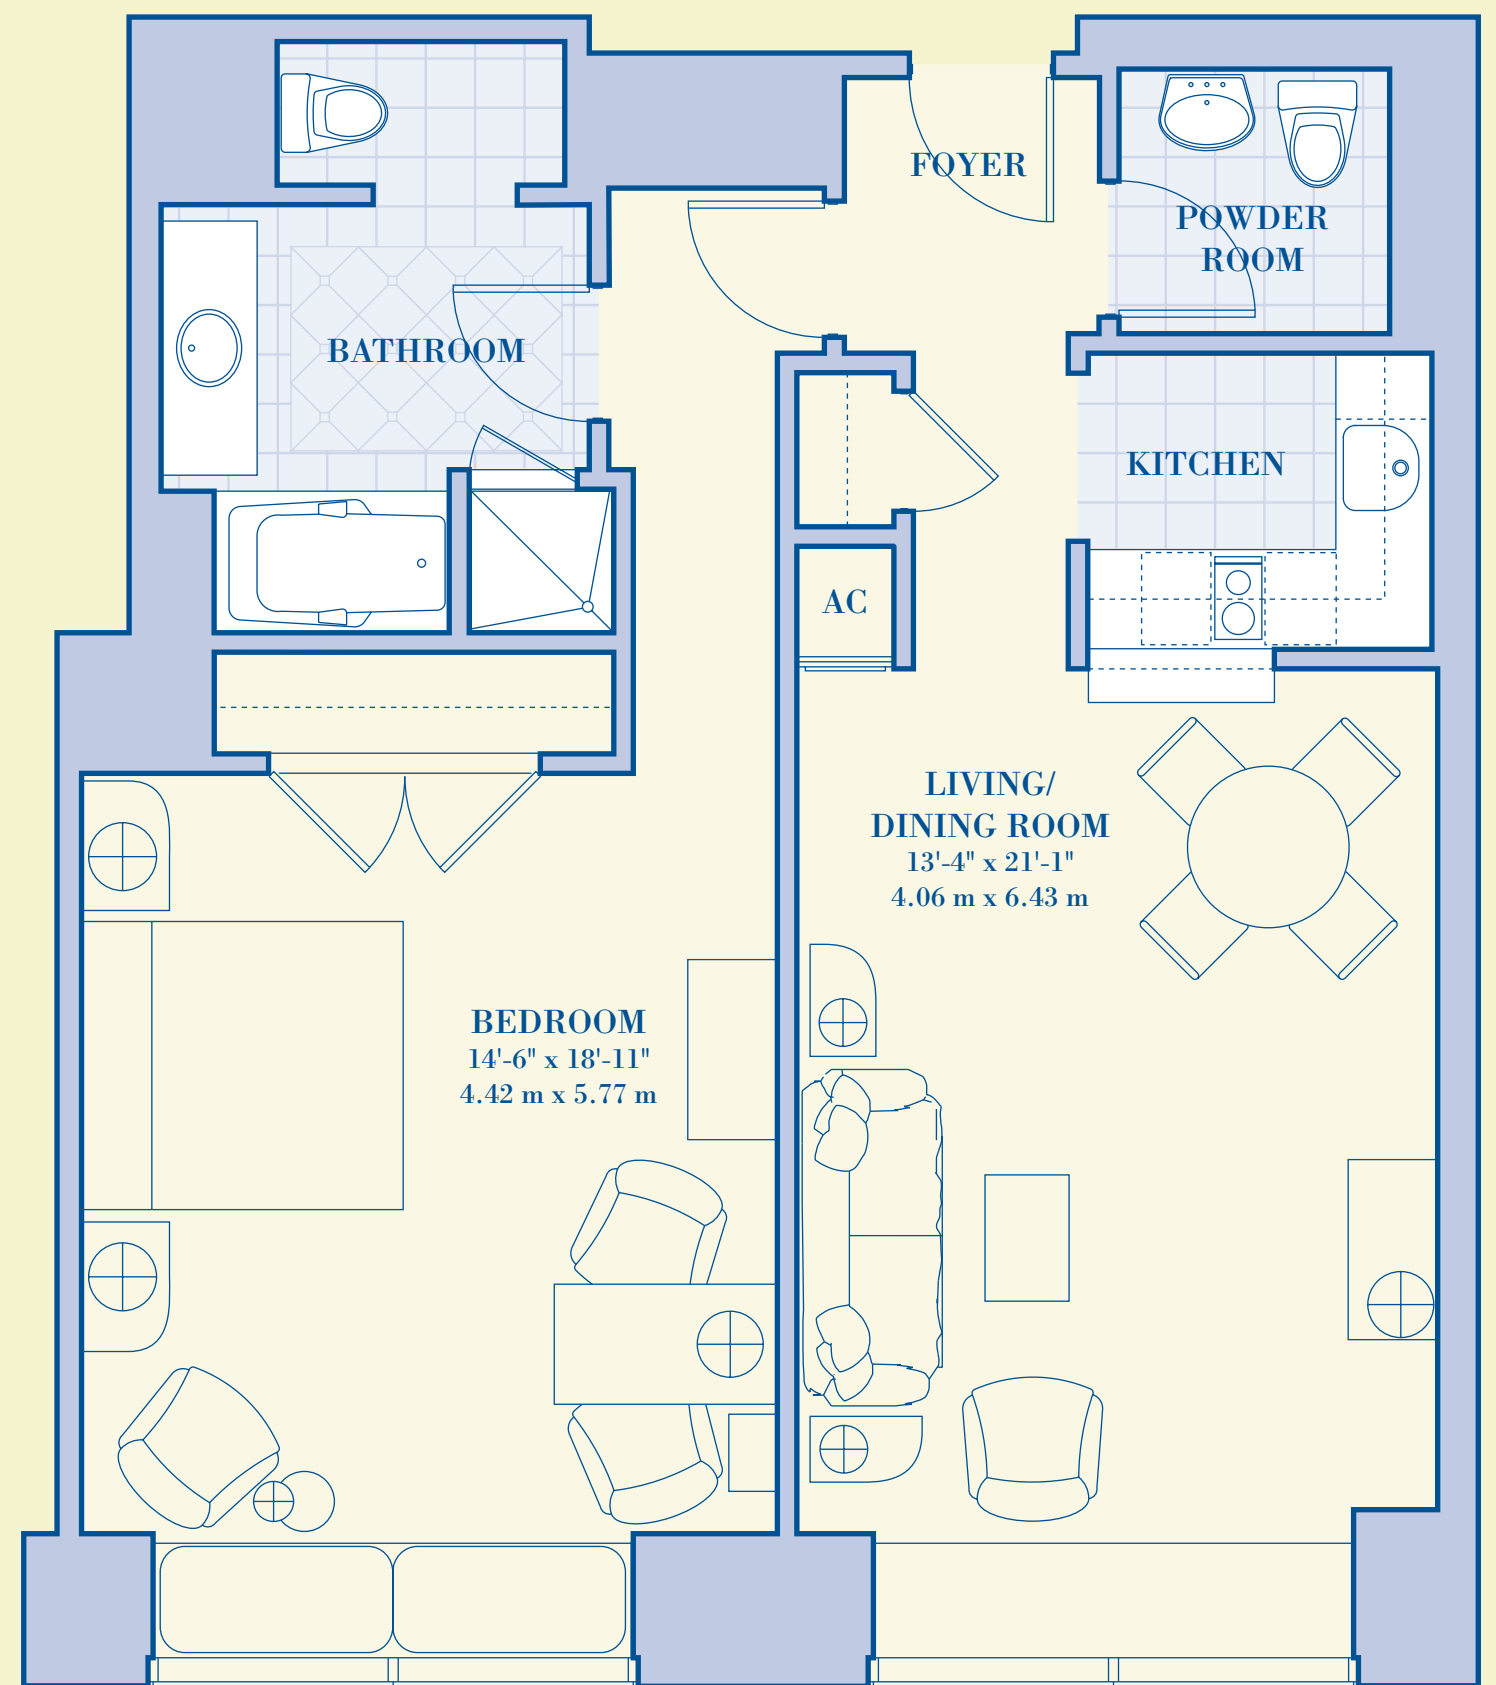

FOUR SEASONS
HOTEL AND TOWER
Miami

**THE HOTEL
RESIDENCES**

03 & 09
FLOORS 30-36

1 Bedroom, 1 1/2 baths.

983 sq. ft. 91 m²

SCALE: 1/4"=1'

ALL DIMENSIONS ARE APPROXIMATE AND SUBJECT TO
NORMAL CONSTRUCTION VARIANCES AND TOLERANCES.
SPONSOR RESERVES THE RIGHT TO MAKE CHANGES.