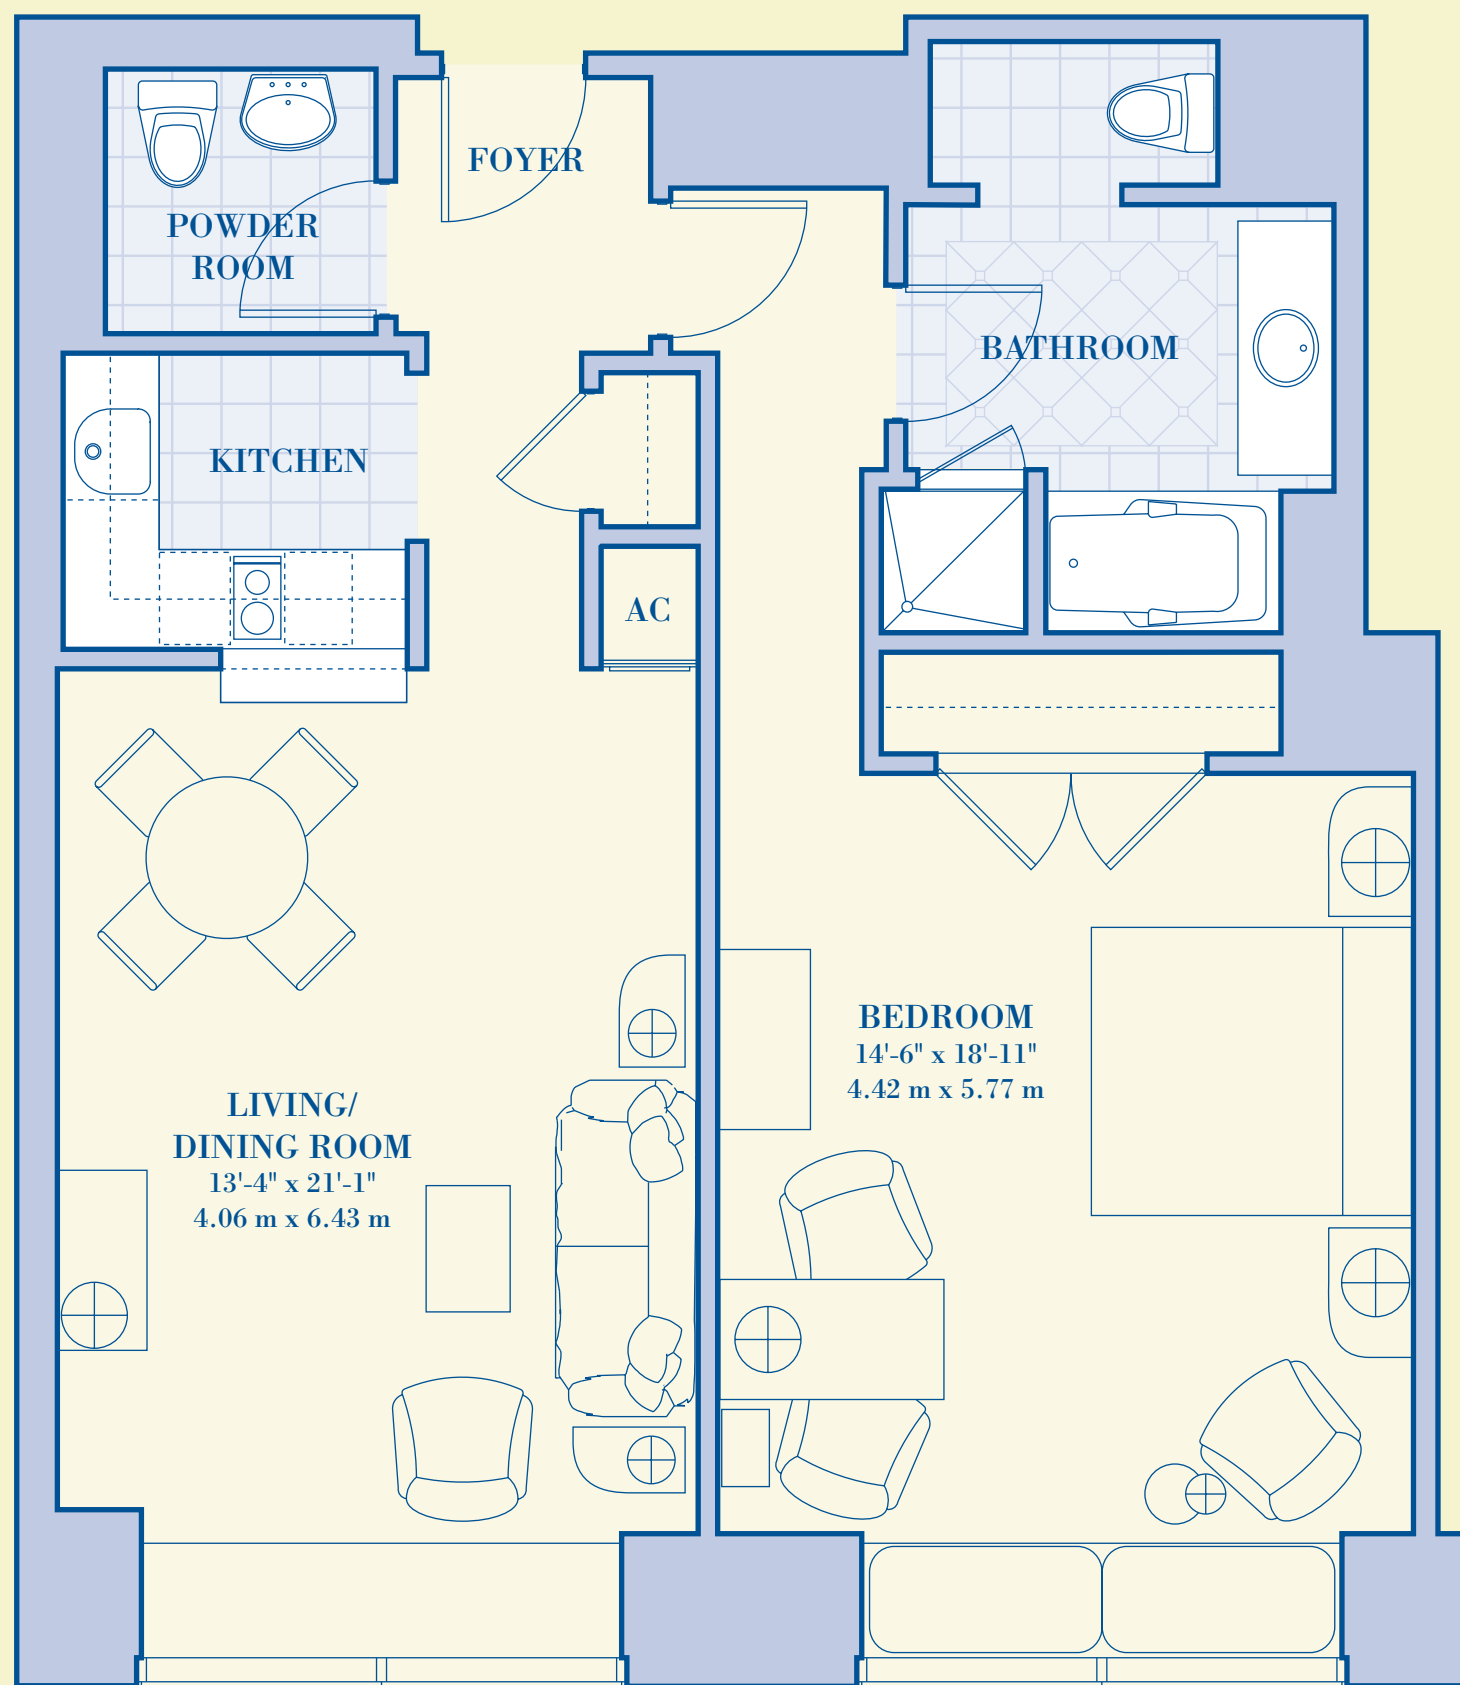

**FOUR SEASONS**  
HOTEL AND TOWER  
*Miami*

**THE HOTEL  
RESIDENCES**

**04 & 10**  
FLOORS 30-36

*1 Bedroom, 1 1/2 baths.*

*983 sq. ft. 91 m<sup>2</sup>*

SCALE: 1/4"=1'

ALL DIMENSIONS ARE APPROXIMATE AND SUBJECT TO  
NORMAL CONSTRUCTION VARIANCES AND TOLERANCES.  
SPONSOR RESERVES THE RIGHT TO MAKE CHANGES.