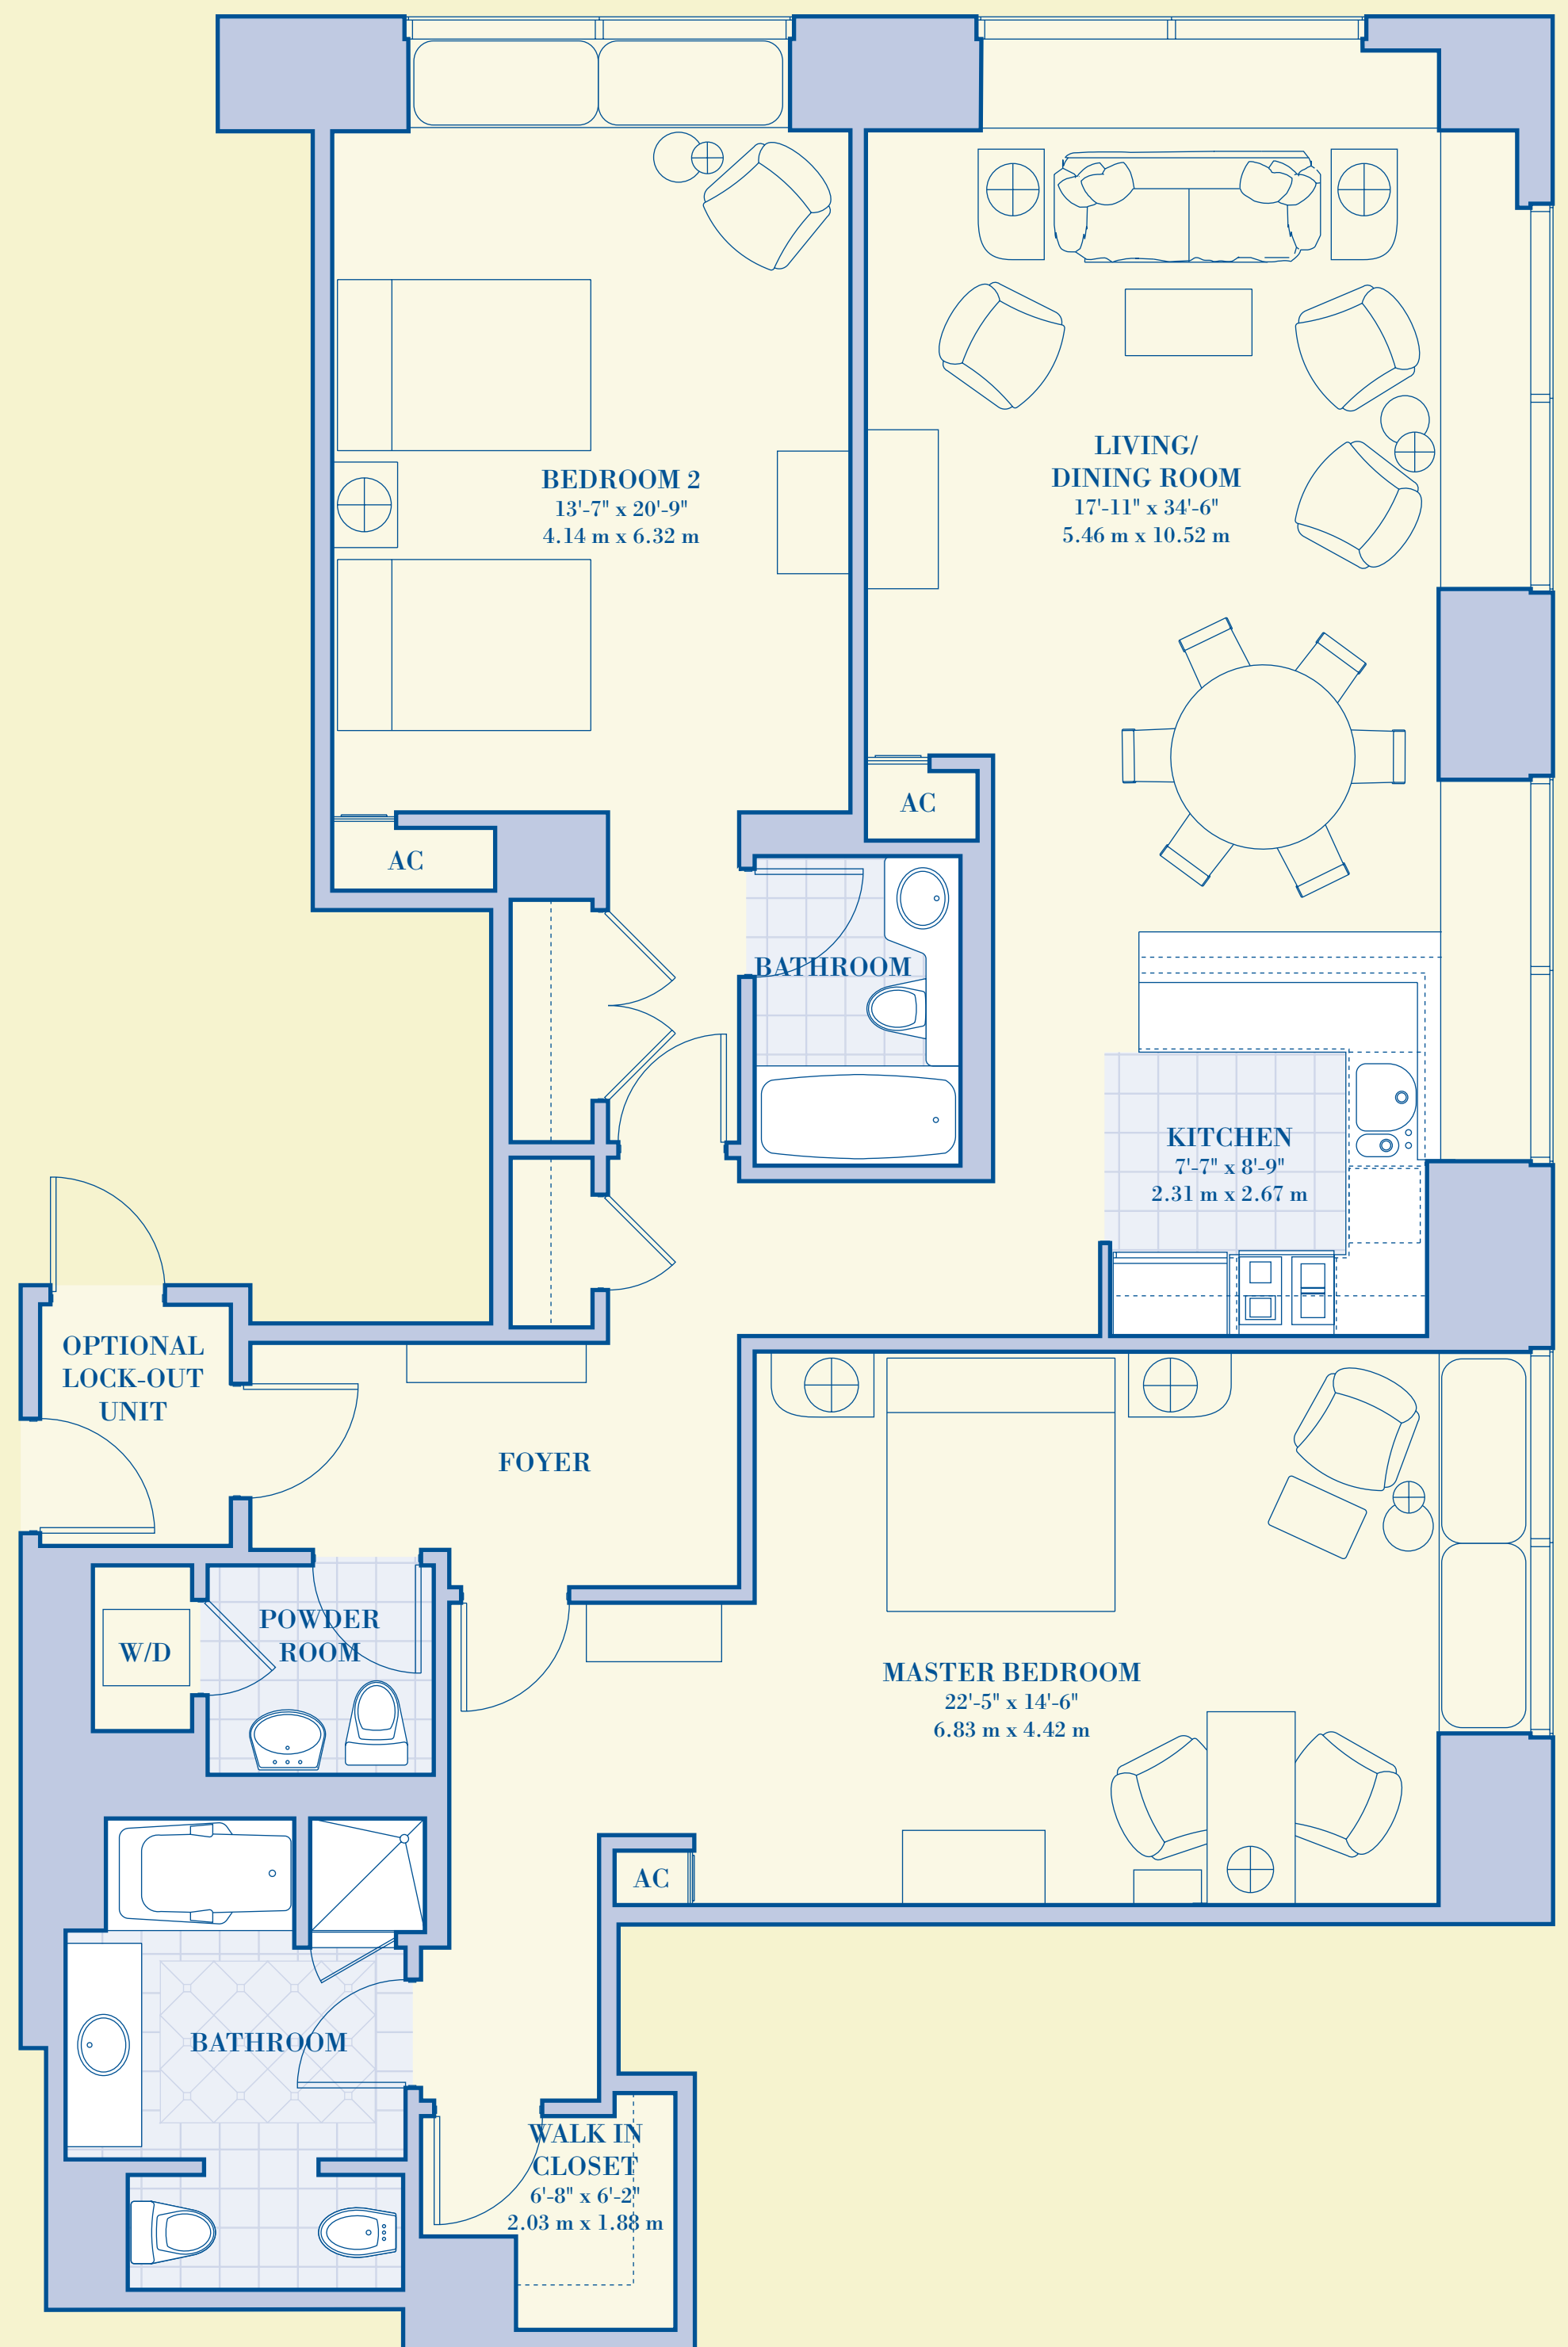

FOUR SEASONS
HOTEL AND TOWER
Miami

**THE HOTEL
RESIDENCES**

07

FLOORS 30-36

*2 Bedroom, 2 1/2 baths,
dinning area
1,801 sq. ft. 167 m²*

SCALE: 1/4"=1'

ALL DIMENSIONS ARE APPROXIMATE AND SUBJECT TO
NORMAL CONSTRUCTION VARIANCES AND TOLERANCES.
SPONSOR RESERVES THE RIGHT TO MAKE CHANGES.