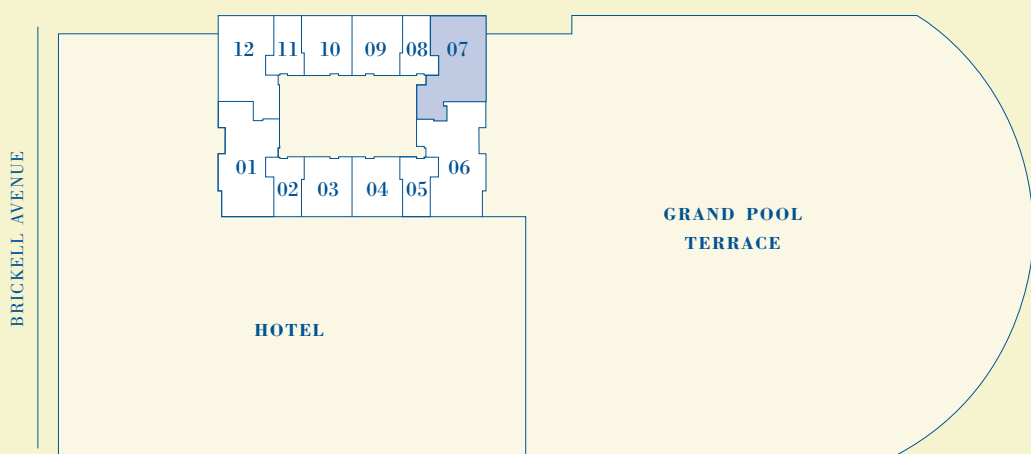

FOUR SEASONS
HOTEL AND TOWER
Miami

**THE HOTEL
RESIDENCES**

07

FLOORS 30-36

*2 Bedroom, 2 1/2 baths,
dinning area
1,801 sq. ft. 167 m²*

SCALE: 1/4"=1'

ALL DIMENSIONS ARE APPROXIMATE AND SUBJECT TO
NORMAL CONSTRUCTION VARIANCES AND TOLERANCES.
SPONSOR RESERVES THE RIGHT TO MAKE CHANGES.